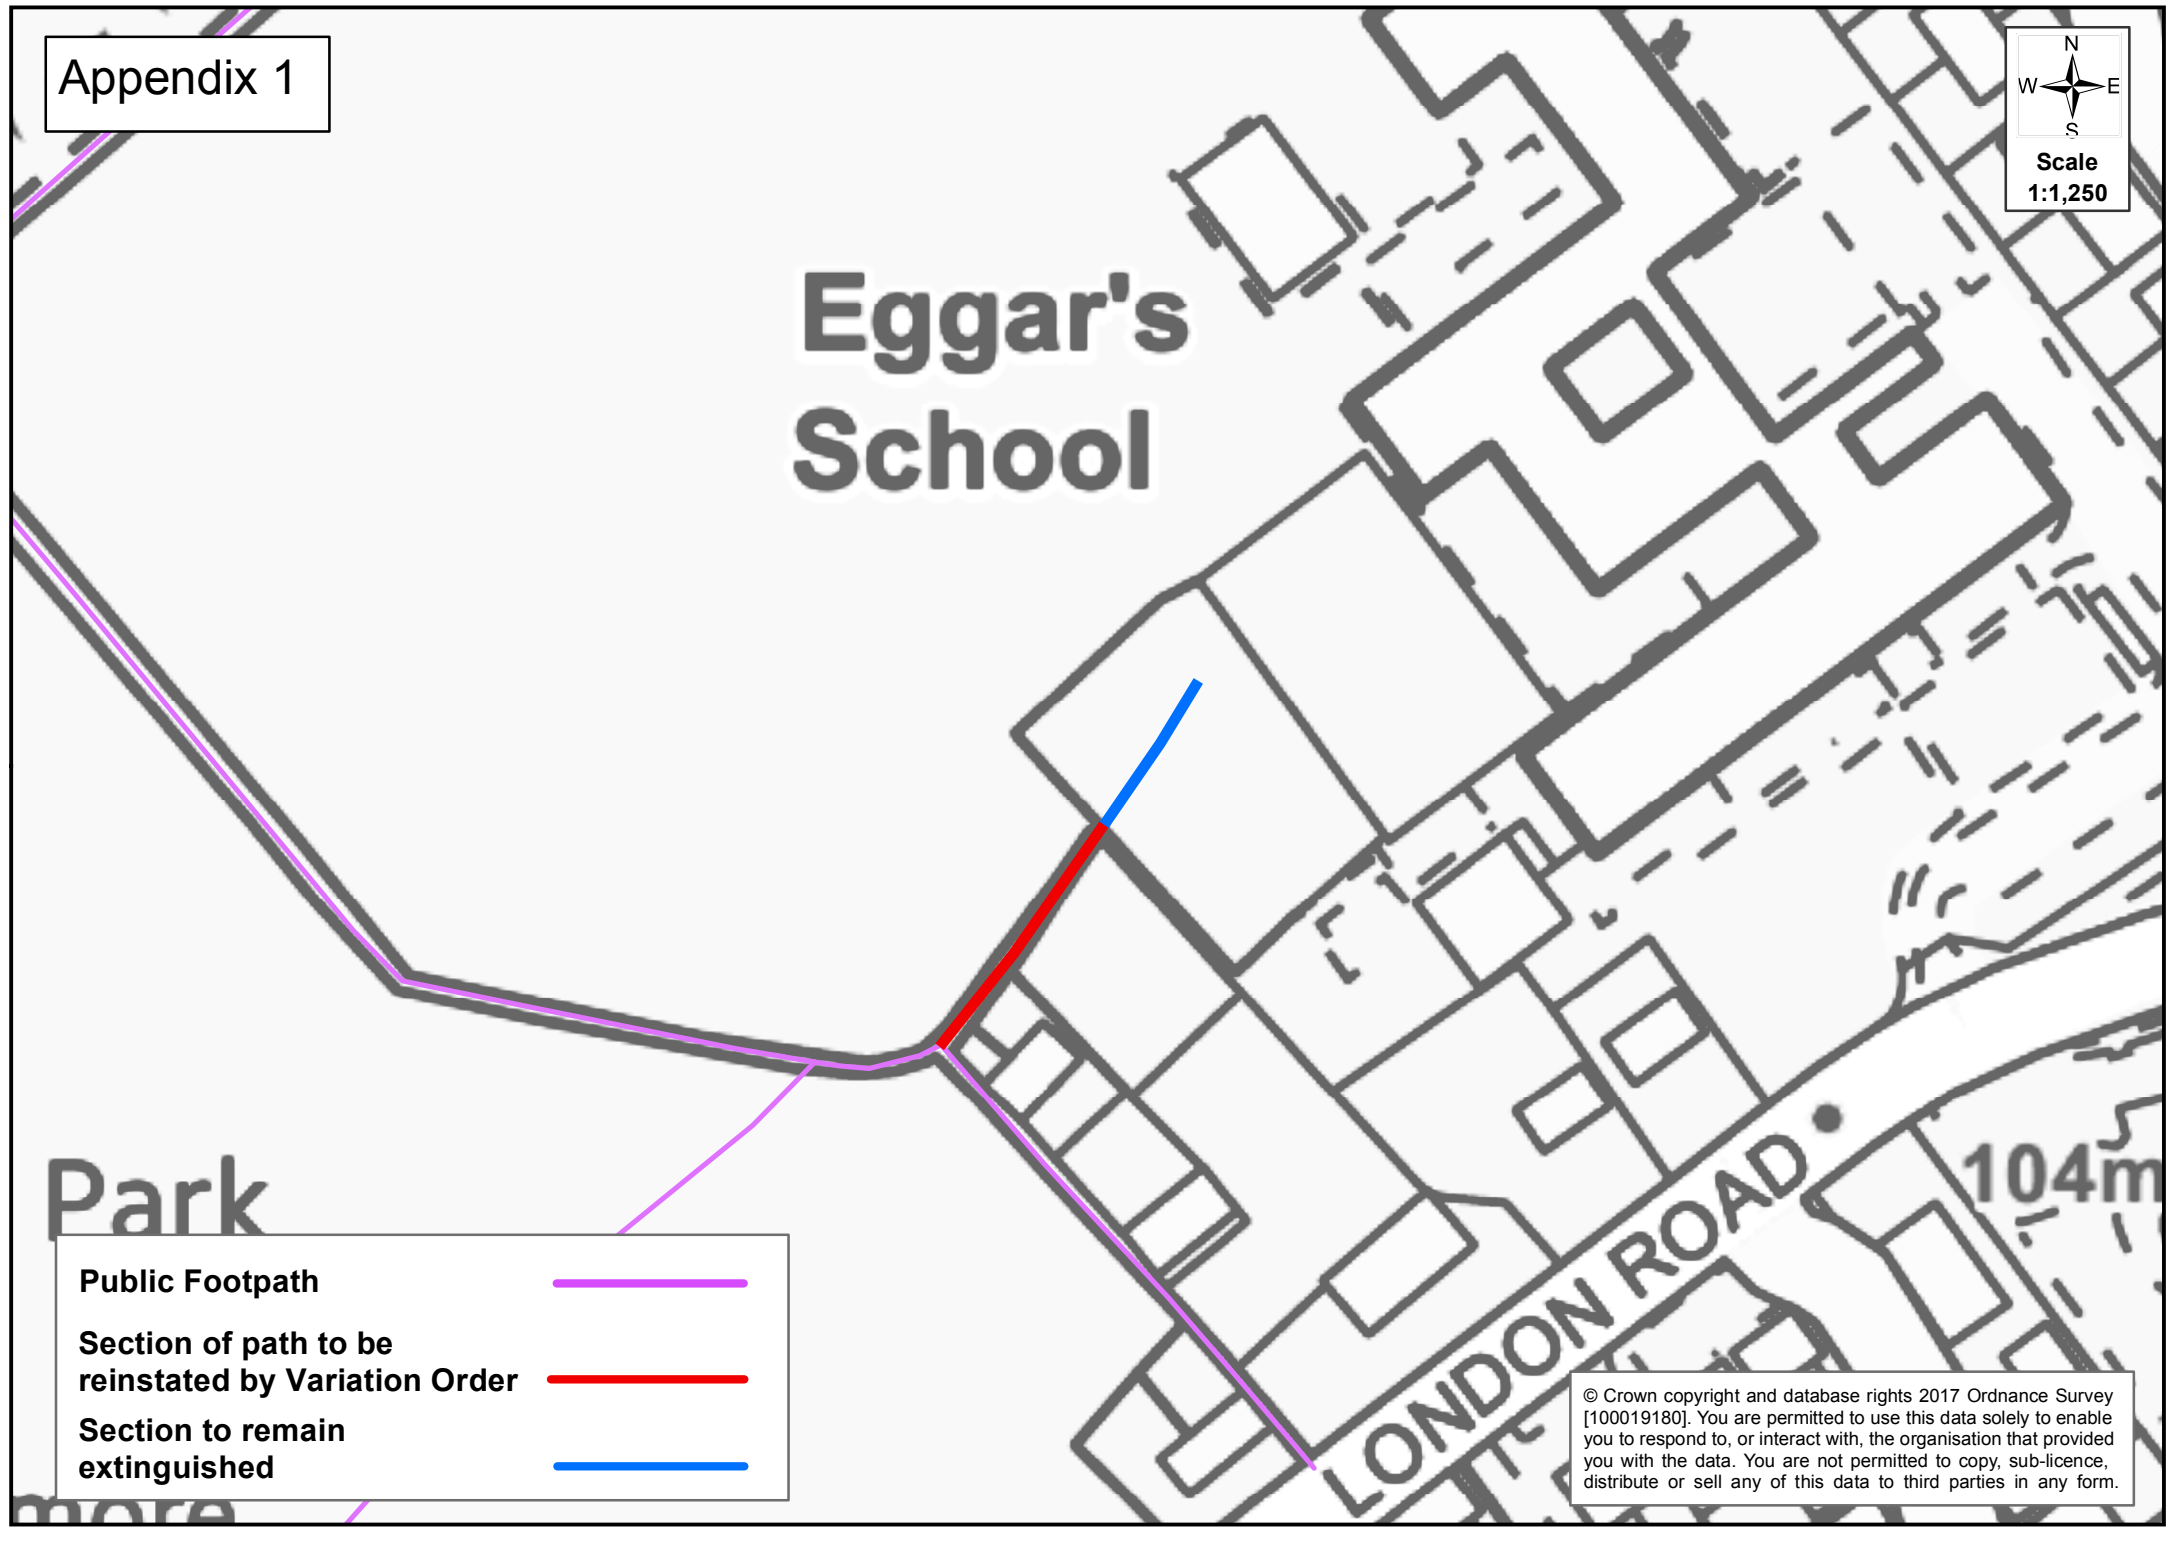

Eggar's School

Park

- Public Footpath** 
- Section of path to be reinstated by Variation Order** 
- Section to remain extinguished** 

© Crown copyright and database rights 2017 Ordnance Survey [100019180]. You are permitted to use this data solely to enable you to respond to, or interact with, the organisation that provided you with the data. You are not permitted to copy, sub-licence, distribute or sell any of this data to third parties in any form.